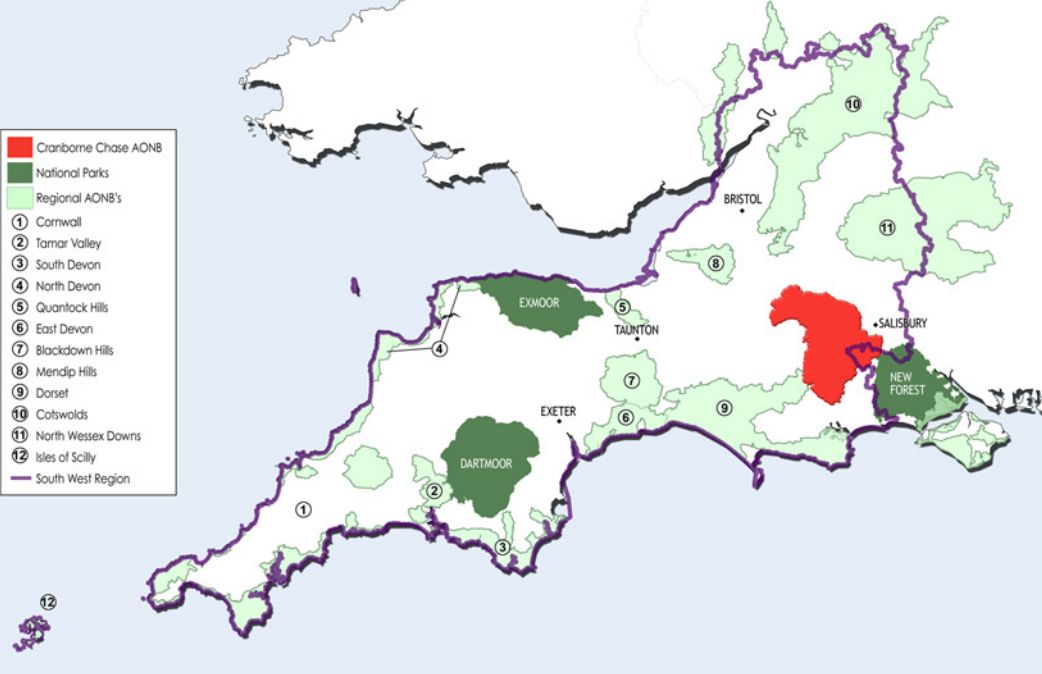

Cranborne Chase & West Wiltshire Downs

Area of Outstanding Natural Beauty

© Crown Copyright. All Rights Reserved (100049050) 2009.

South West Context

Cranborne AONB Area: 983.32 sq km

Population: 33,071 (2001 Census)