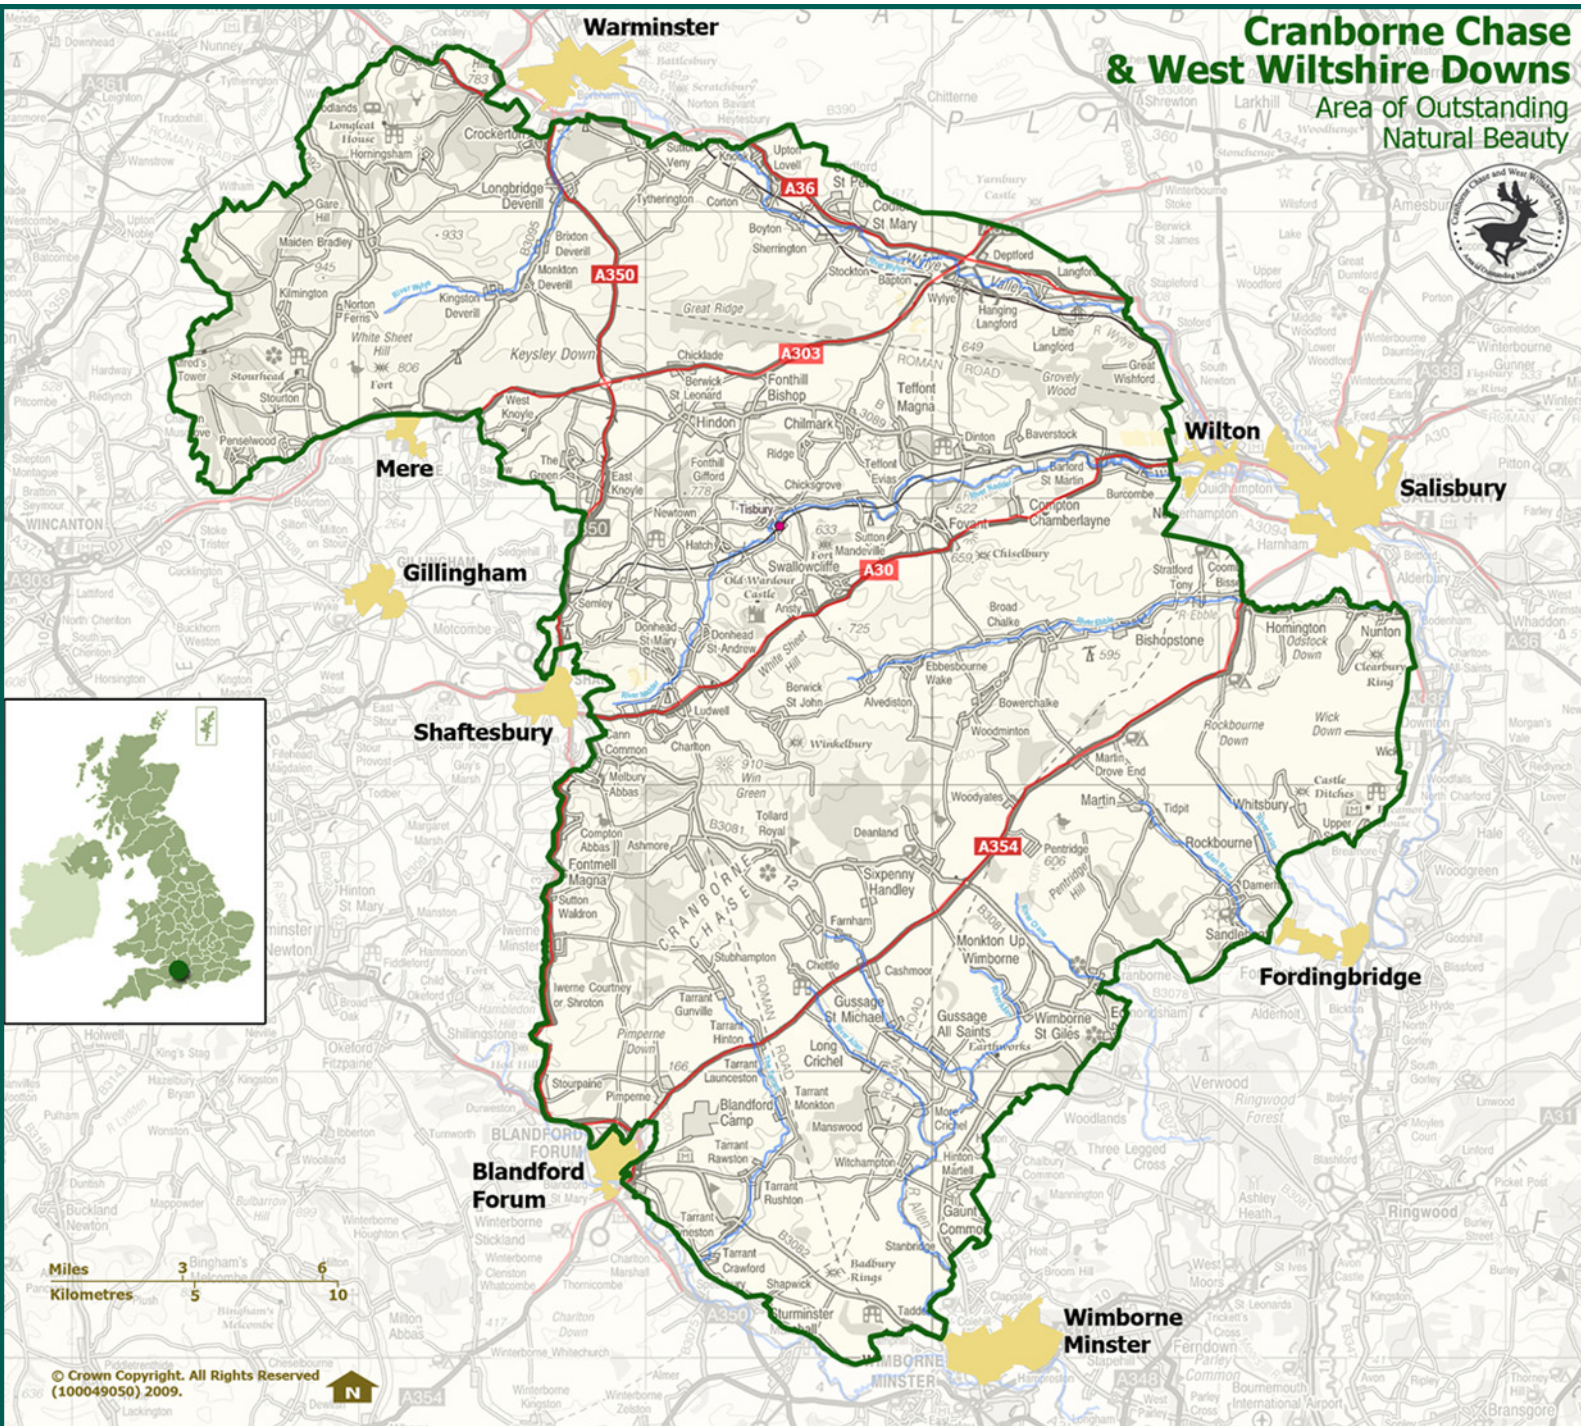

Cranborne Chase & West Wiltshire Downs

Area of Outstanding Natural Beauty

© Crown Copyright. All Rights Reserved (100049050) 2009.

South West Context

Cranborne AONB Area: 983.32 sq km

Population: 33,071 (2001 Census)